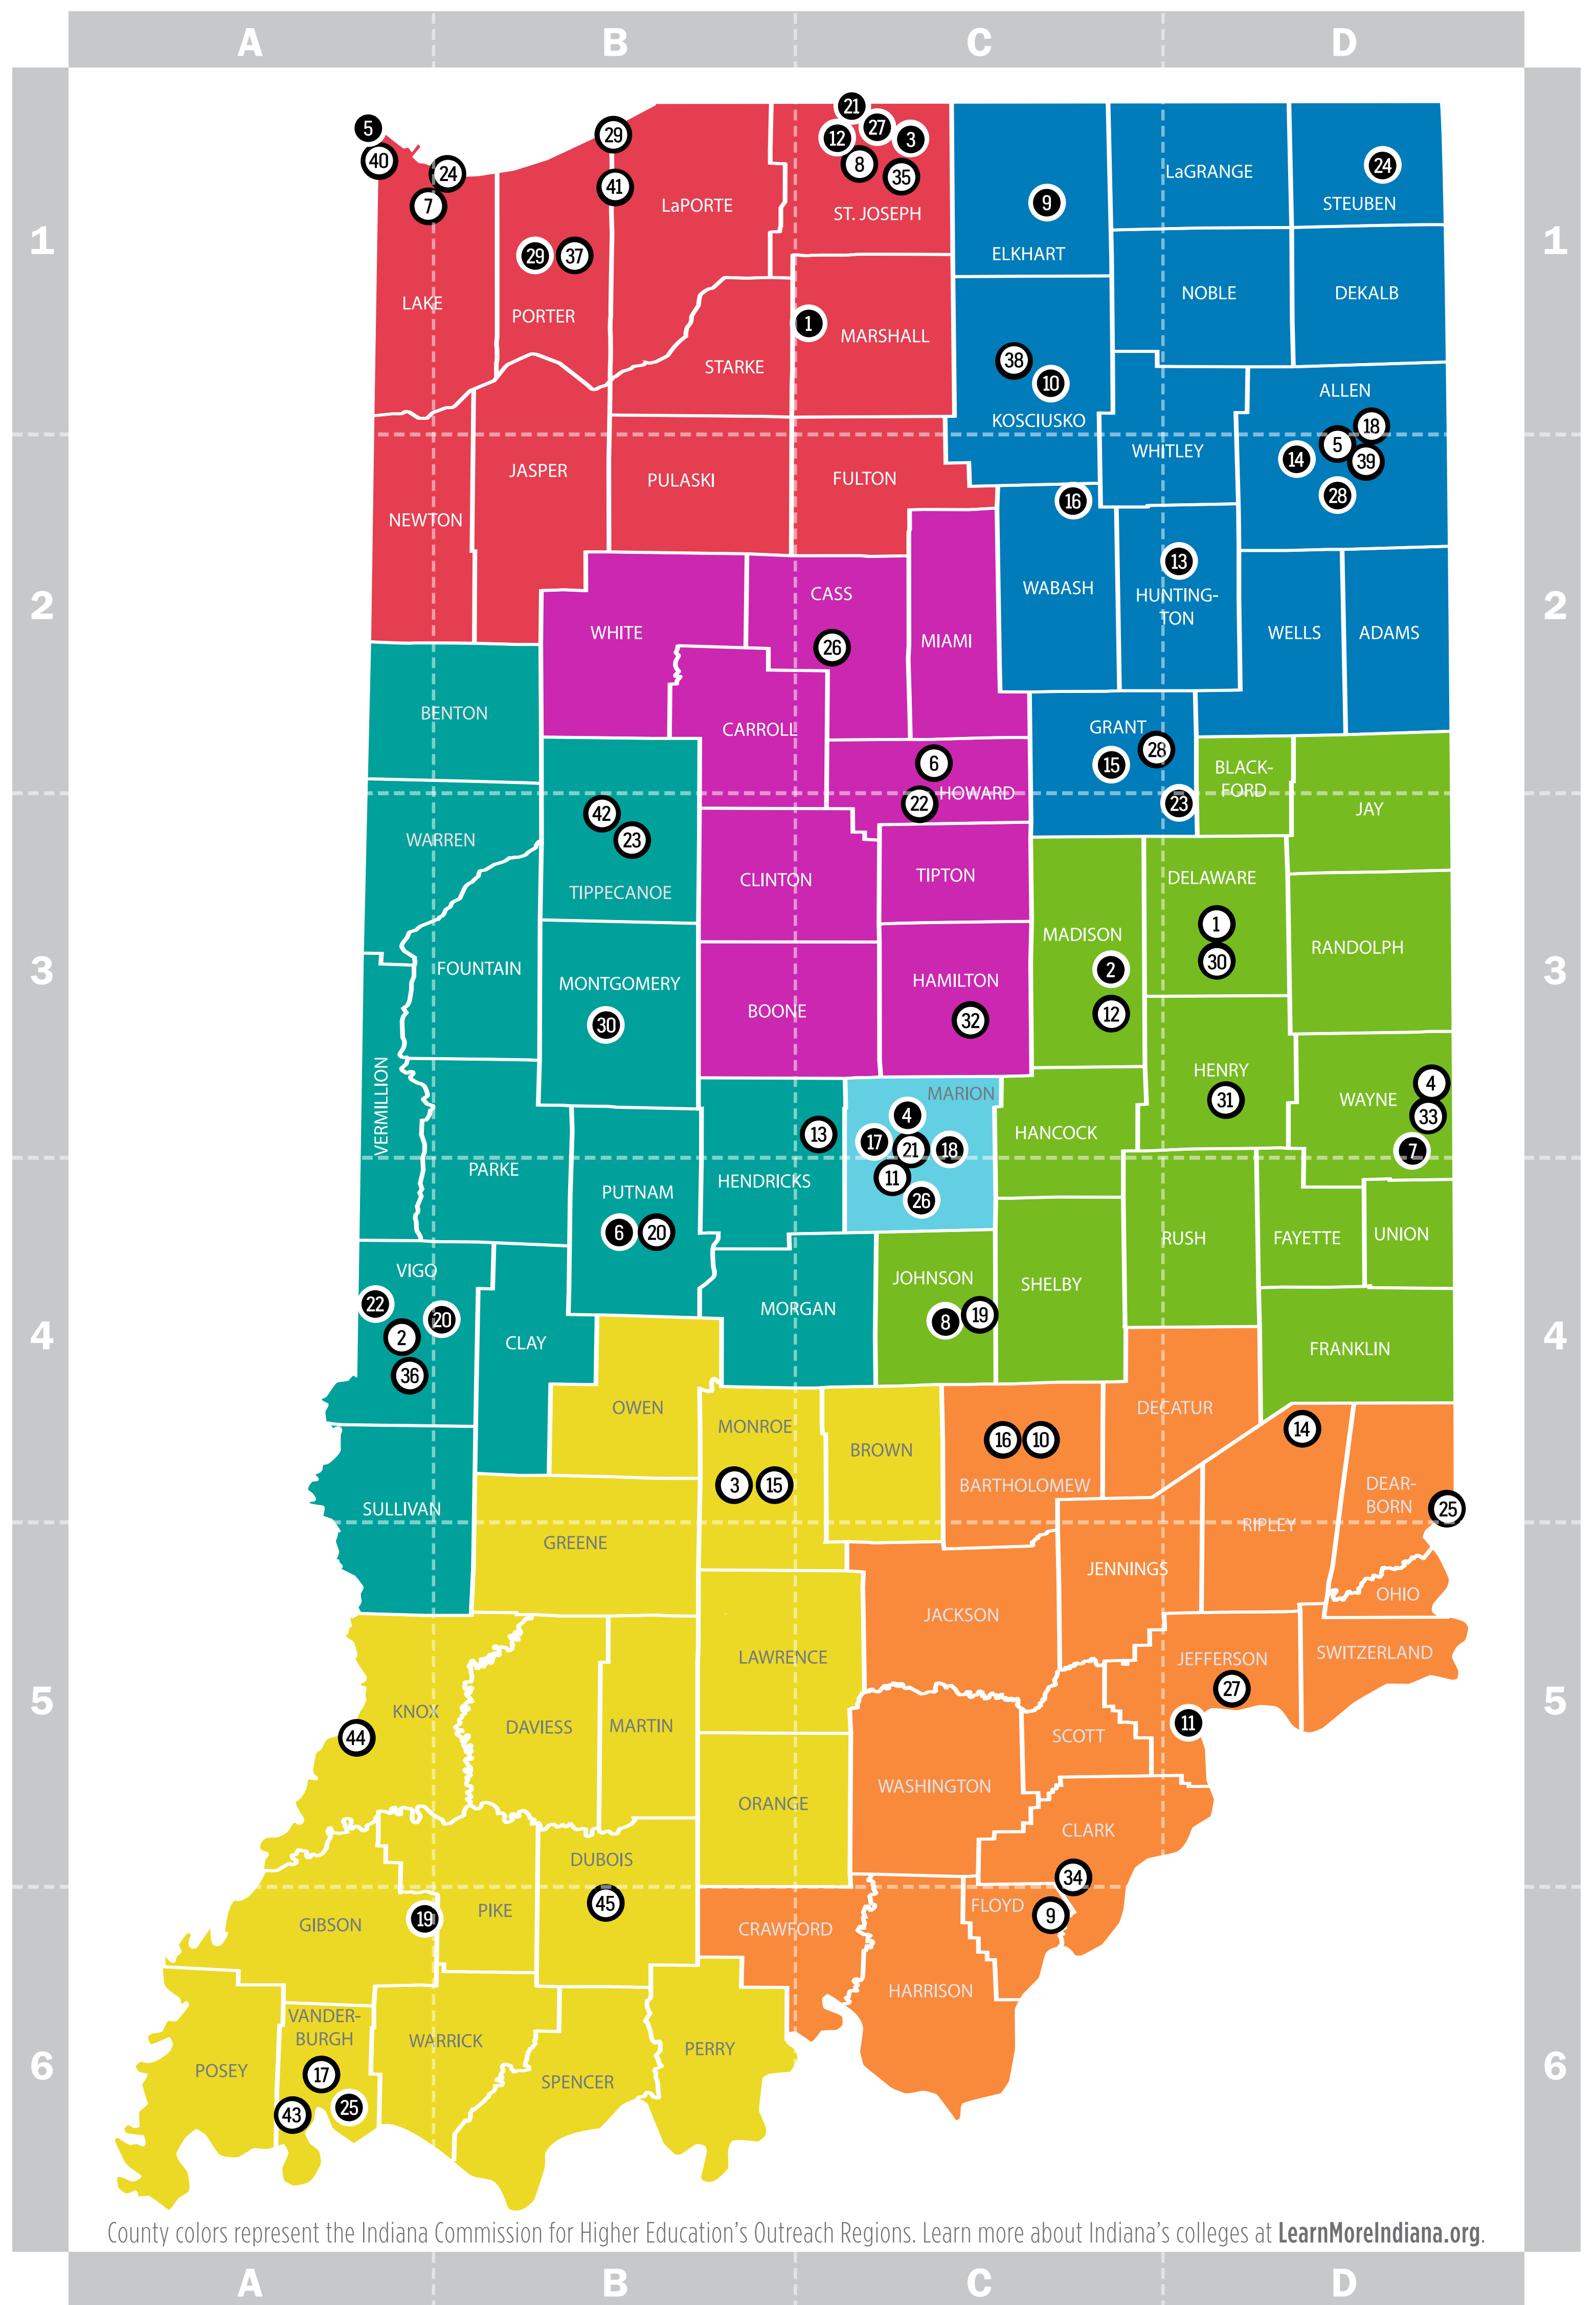

IN PRIVATE COLLEGES

- 1 Marian University - Ancilla College..... C1
- 2 Anderson University..... C3
- 3 Bethel University..... C1
- 4 Butler University..... C3
- 5 Calumet College of Saint Joseph..... A1
- 6 DePauw University..... B4
- 7 Earlham College..... D3
- 8 Franklin College..... C4
- 9 Goshen College..... C1
- 10 Grace College..... C1
- 11 Hanover College..... D5
- 12 Holy Cross College..... C1
- 13 Huntington University..... D2
- 14 Indiana Tech..... D2

- 15 Indiana Wesleyan University..... C2
- 16 Manchester University..... C2
- 17 Marian University & St. Joseph's College..... C3
- 18 Martin University..... C3
- 19 Oakland City University..... A6
- 20 Rose-Hulman Institute of Technology..... B4

- 21 Saint Mary's College..... C1
- 22 Saint Mary-of-the-Woods College..... A4
- 23 Taylor University..... D3
- 24 Trine University..... D1
- 25 University of Evansville..... A6
- 26 University of Indianapolis..... C4

1. 27 University of Notre Dame..... C1
   - 28 University of Saint Francis..... D2
   - 29 Valparaiso University..... B1
   - 30 Wabash College..... B3
2. *non-profit private colleges

IN ONLINE COLLEGES

- Purdue University Global.....online at purdueglobal.edu
- WGU Indiana.....online at indiana.wgu.edu

DISCOVER YOUR PATH

DISCOVER YOUR FUTURE

@LearnMoreIndiana

@LearnMoreIN

Youtube.com/LearnMoreIN

@LearnMoreIN

August 2023