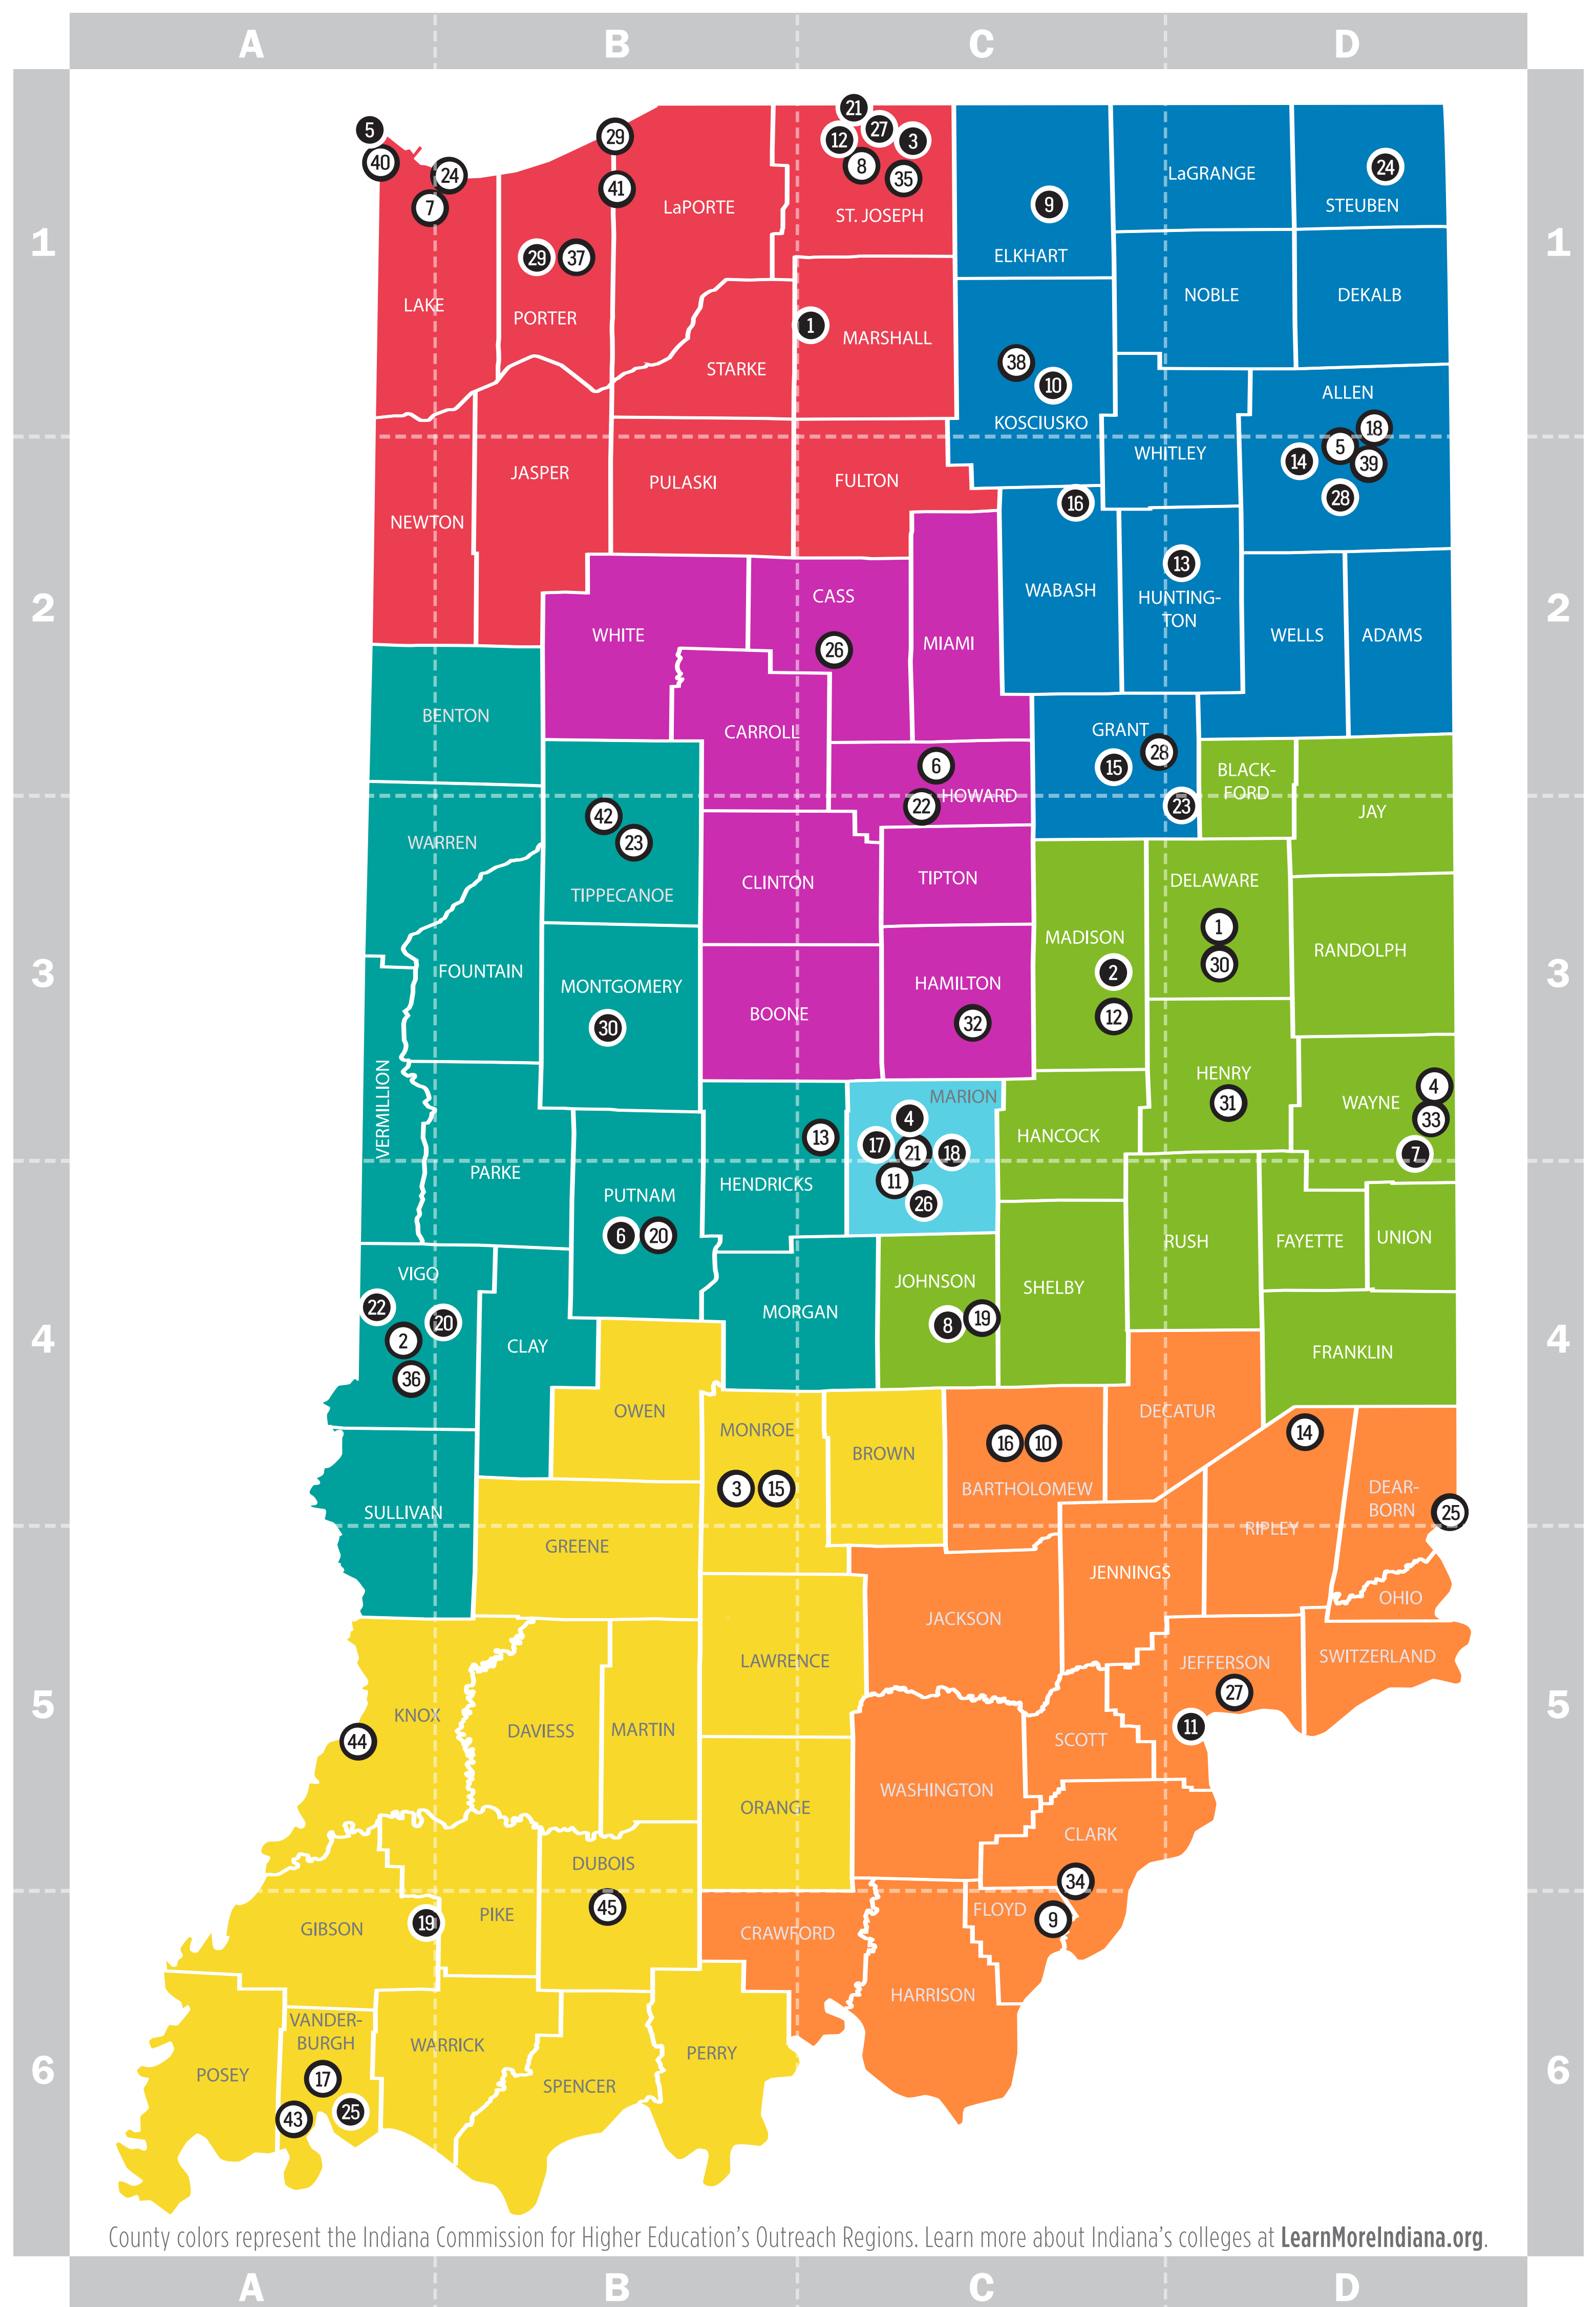

IN PRIVATE COLLEGES

- 1 Marian University - Ancilla College..... C1
- 2 Anderson University..... C3
- 3 Bethel University..... C1
- 4 Butler University..... C3
- 5 Calumet College of Saint Joseph..... A1
- 6 DePauw University..... B4
- 7 Earlham College..... D3
- 8 Franklin College..... C4
- 9 Goshen College..... C1
- 10 Grace College..... C1
- 11 Hanover College..... D5
- 12 Holy Cross College..... C1
- 13 Huntington University..... D2
- 14 Indiana Tech..... D2

- 15 Indiana Wesleyan University..... C2
- 16 Manchester University..... C2
- 17 Marian University & St. Joseph's College..... C3
- 18 Martin University..... C3
- 19 Oakland City University..... A6
- 20 Rose-Hulman Institute of Technology..... B4

- 21 Saint Mary's College..... C1
- 22 Saint Mary-of-the-Woods College..... A4
- 23 Taylor University..... D3
- 24 Trine University..... D1
- 25 University of Evansville..... A6
- 26 University of Indianapolis..... C4

1. 27 University of Notre Dame..... C1
   - 28 University of Saint Francis..... D2
   - 29 Valparaiso University..... B1
   - 30 Wabash College..... B3
2. *non-profit private colleges

IN ONLINE COLLEGES

- Purdue University Global.....online at purdueglobal.edu
- WGU Indiana.....online at indiana.wgu.edu

DISCOVER YOUR PATH

DISCOVER YOUR FUTURE