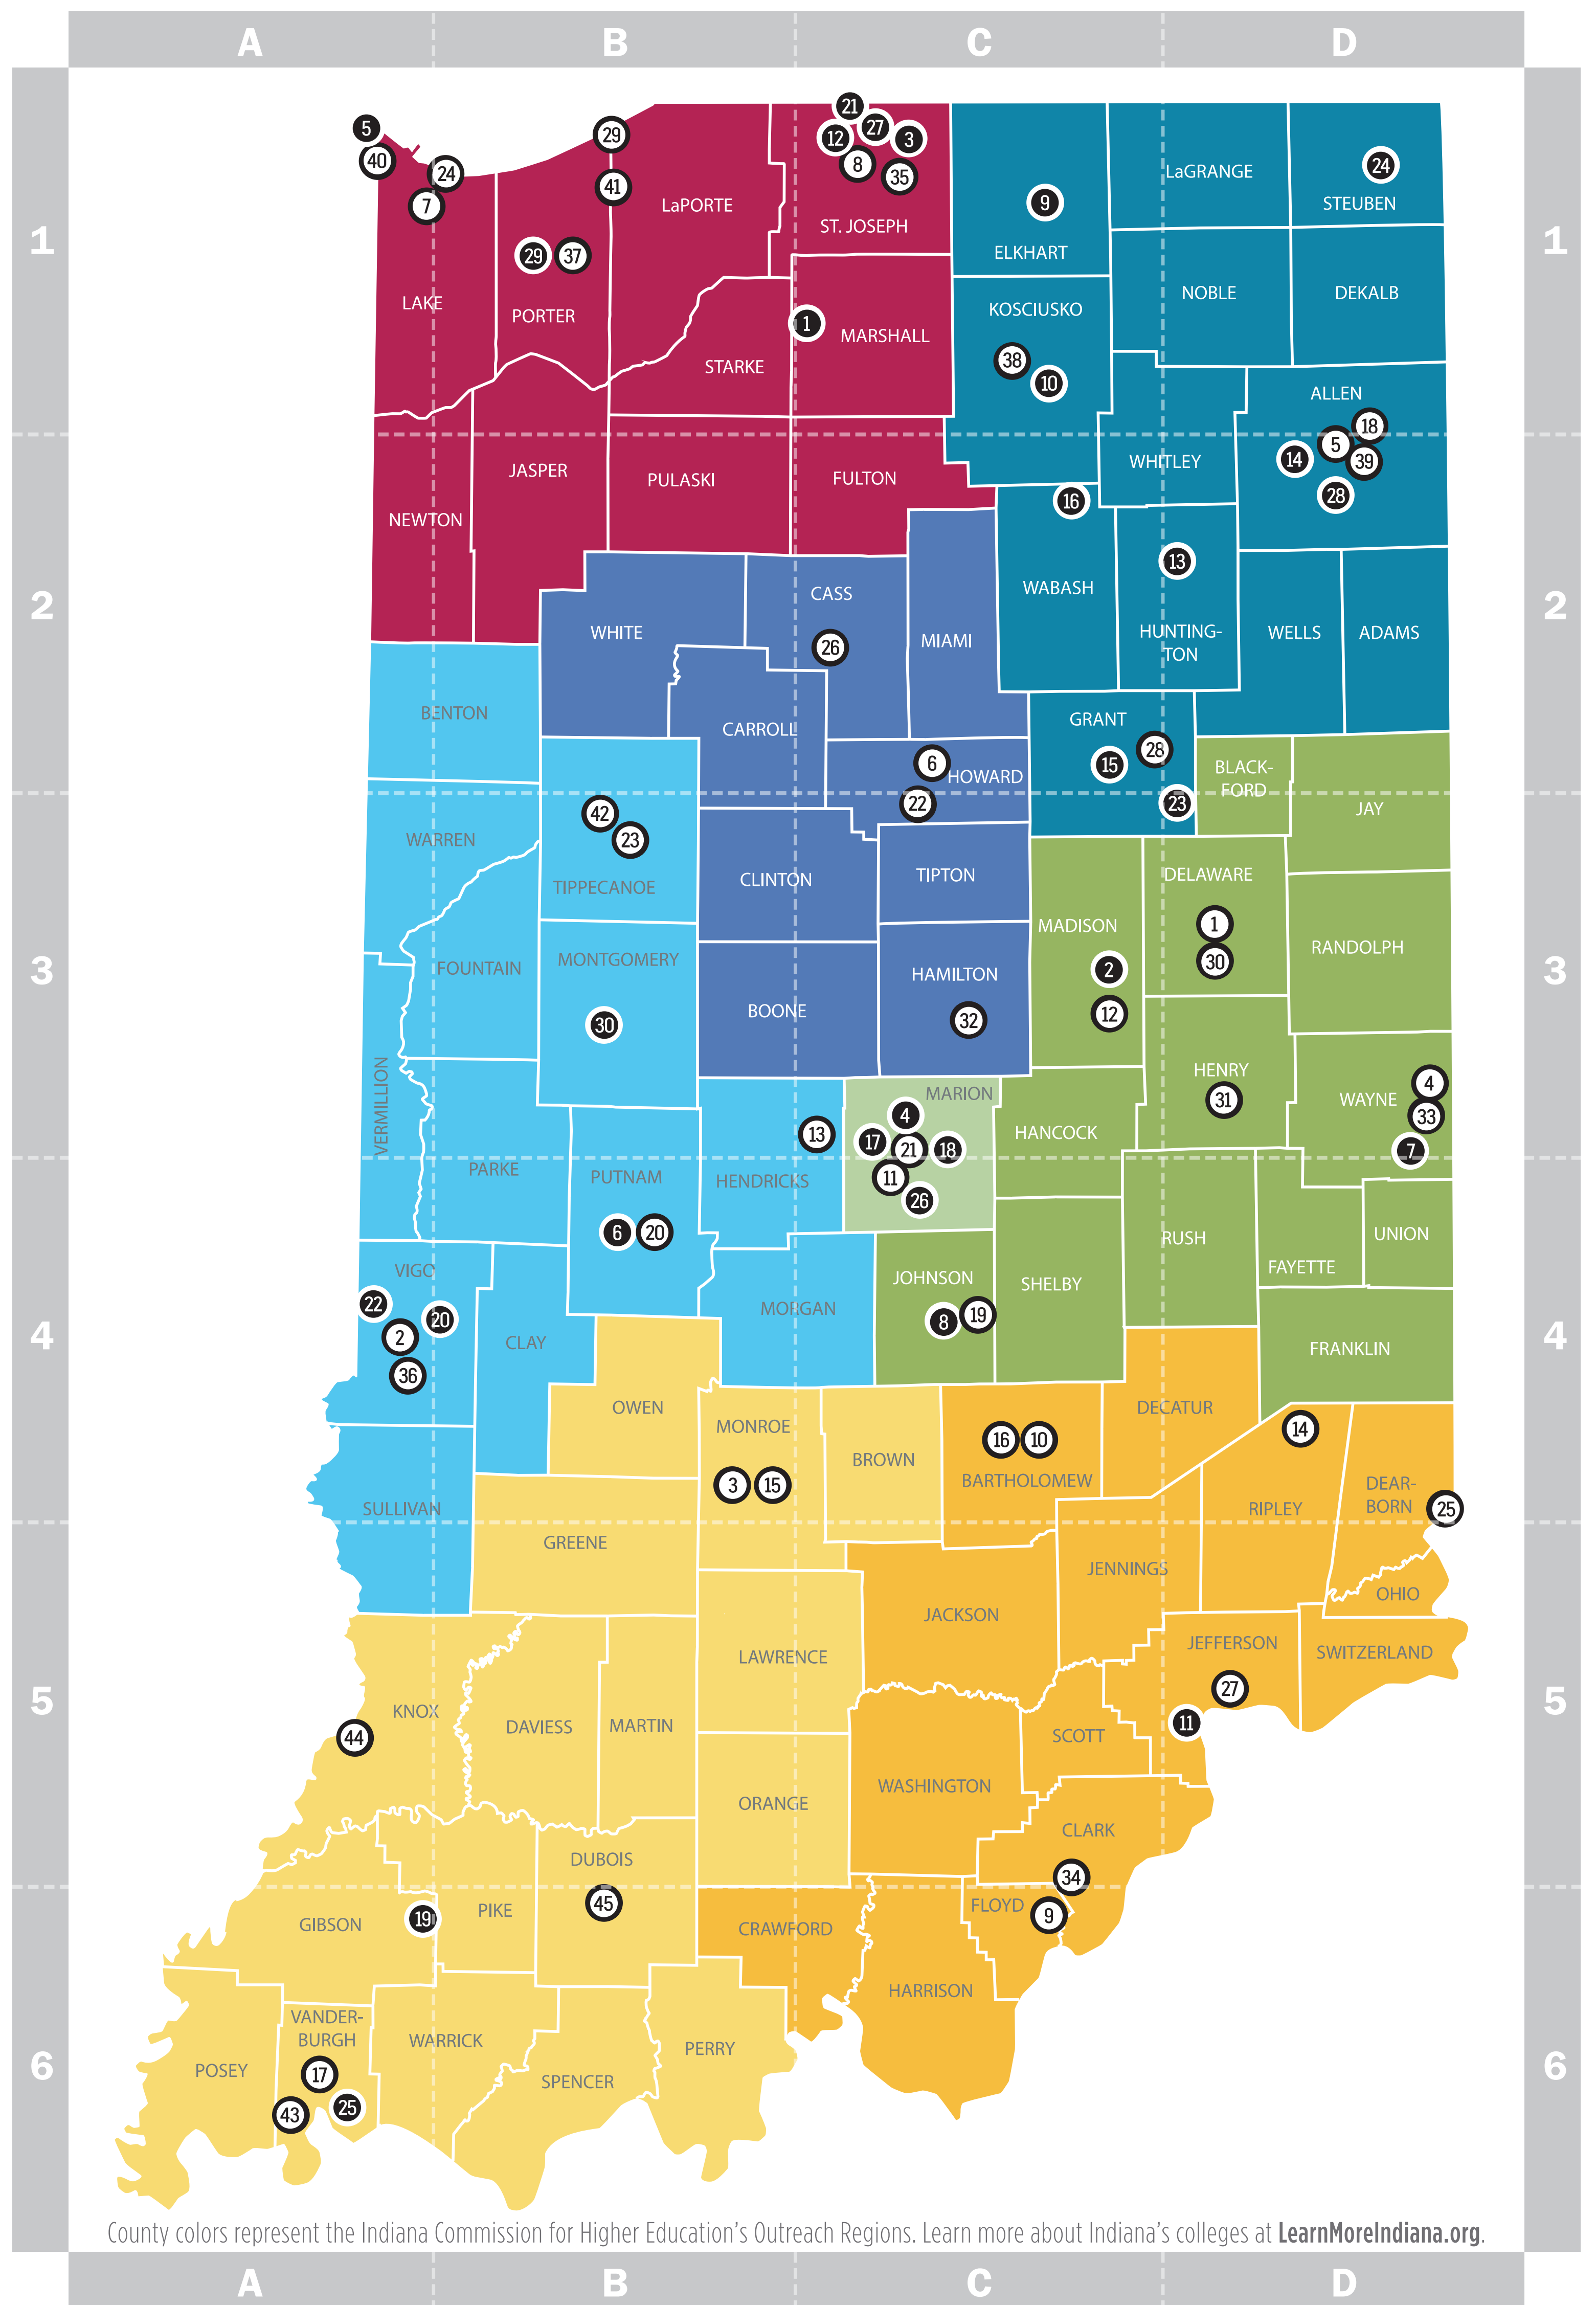

IN PRIVATE COLLEGES

- 1 Marian University - Ancilla College..... C1
- 2 Anderson University..... C3
- 3 Bethel University..... C1
- 4 Butler University..... C3
- 5 Calumet College of Saint Joseph..... A1
- 6 DePauw University..... B4
- 7 Earlham College..... D3
- 8 Franklin College..... C4
- 9 Goshen College..... C1
- 10 Grace College..... C1
- 11 Hanover College..... D5
- 12 Holy Cross College..... C1
- 13 Huntington University..... D2
- 14 Indiana Tech..... D2

County colors represent the Indiana Commission for Higher Education's Outreach Regions. Learn more about Indiana's colleges at LearnMoreIndiana.org.

1. 15 Indiana Wesleyan University..... C2
   - 21 Saint Mary's College..... C1
   - 27 University of Notre Dame..... C1
   - 16 Manchester University..... C2
   - 22 Saint Mary-of-the-Woods College..... A4
   - 28 University of Saint Francis..... D2
   - 17 Marian University..... C3
   - 23 Taylor University..... D3
   - 29 Valparaiso University..... B1
   - 18 Martin University..... C3
   - 24 Trine University..... D1
   - 30 Wabash College..... B3
   - 19 Oakland City University..... A6
   - 25 University of Evansville..... A6
   - 20 Rose-Hulman Institute of Technology..... B4
   - 26 University of Indianapolis..... C4
2. *non-profit private colleges

IN ONLINE COLLEGES

- 1 Purdue University Global.....online at purdueglobal.edu
- 2 WGU Indiana.....online at indiana.wgu.edu

OPENING DOORS to **LEARN MORE INDIANA** the CAREER YOU WANT